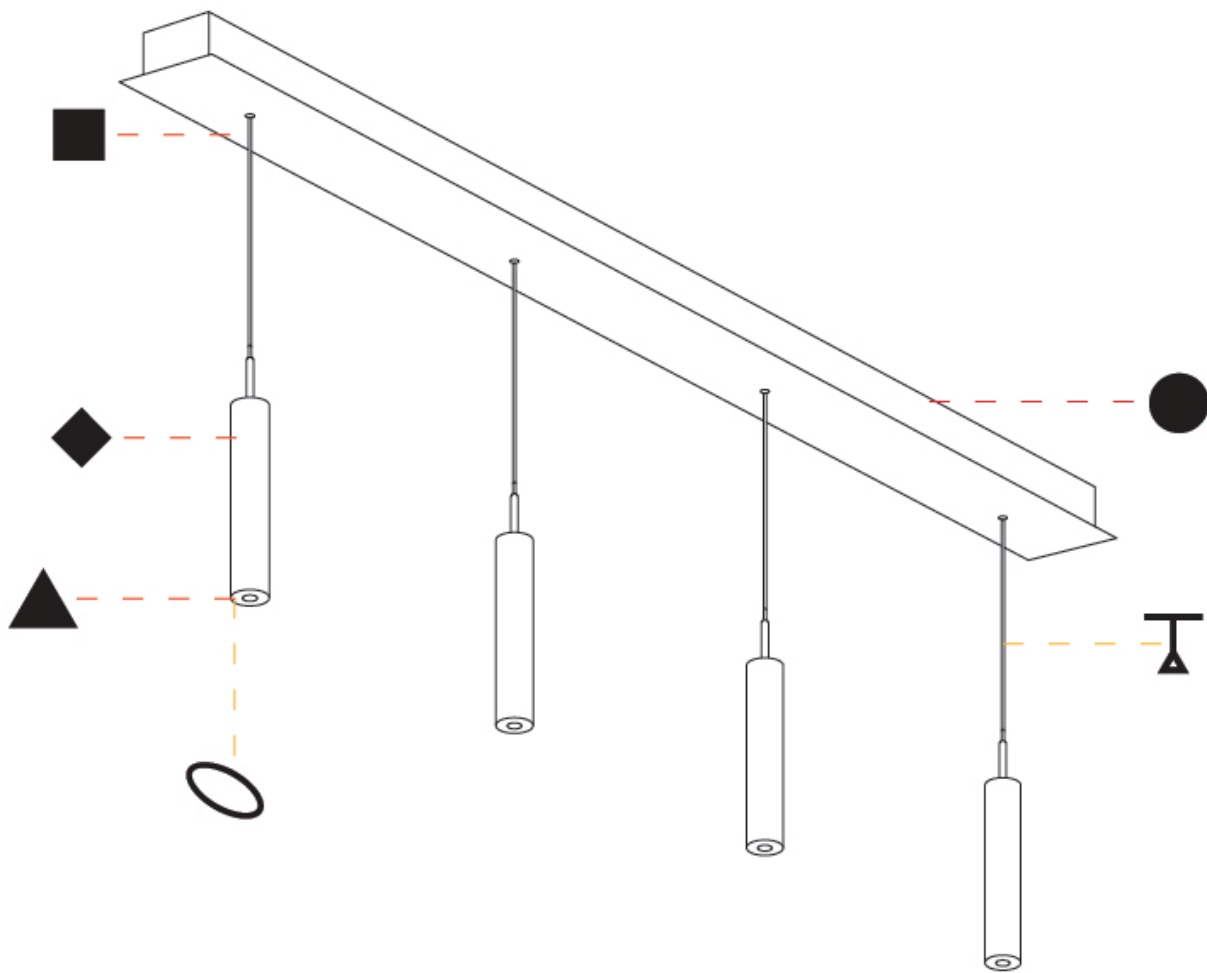

G-MINI CHANNEL HANGOVER SUSPENSION

A300618-

PROJECT	_____
TYPE	_____
SPECIFIER	_____
QUANTITY	_____
DATE	_____